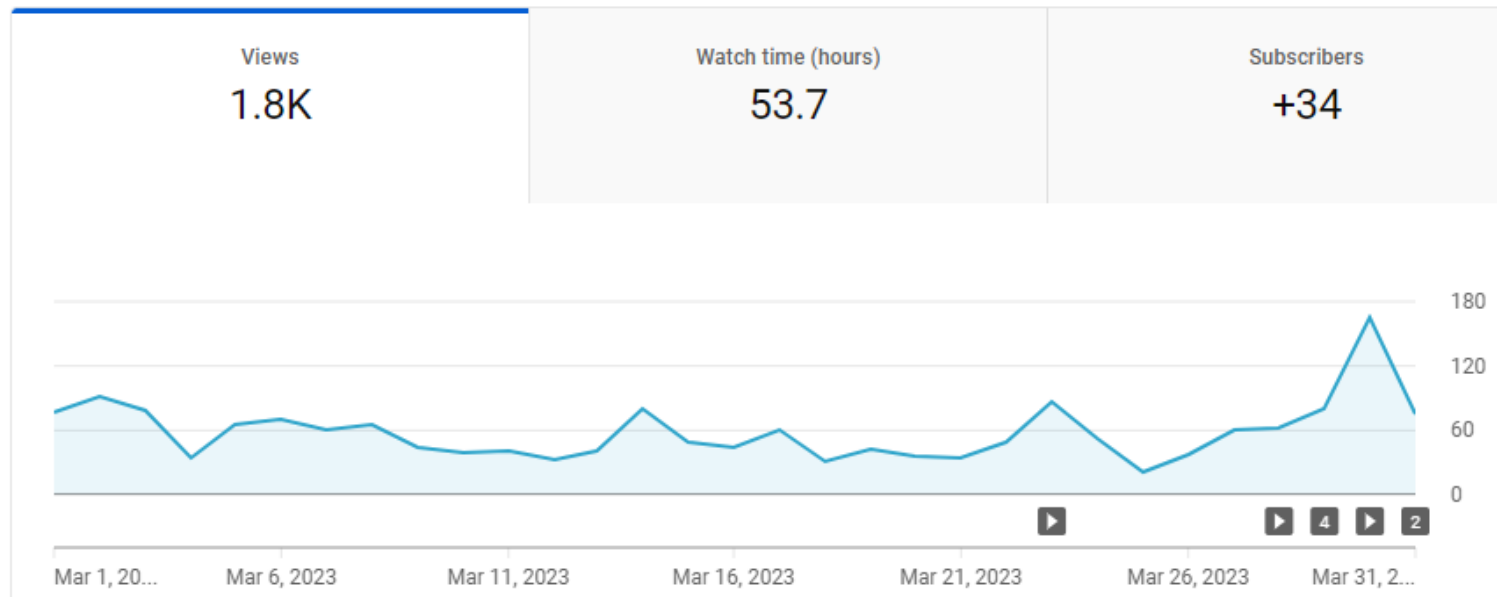

## Channel analytics

Overview

Content

Audience

Research

**In the selected period, your channel got 1,816 views**