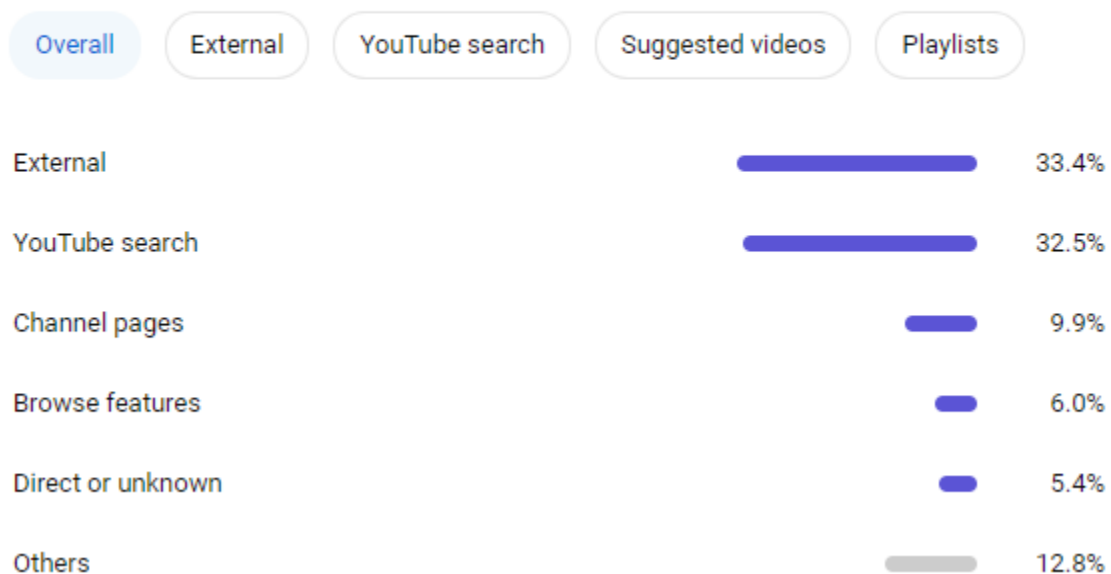

How viewers find your videos

Views · March