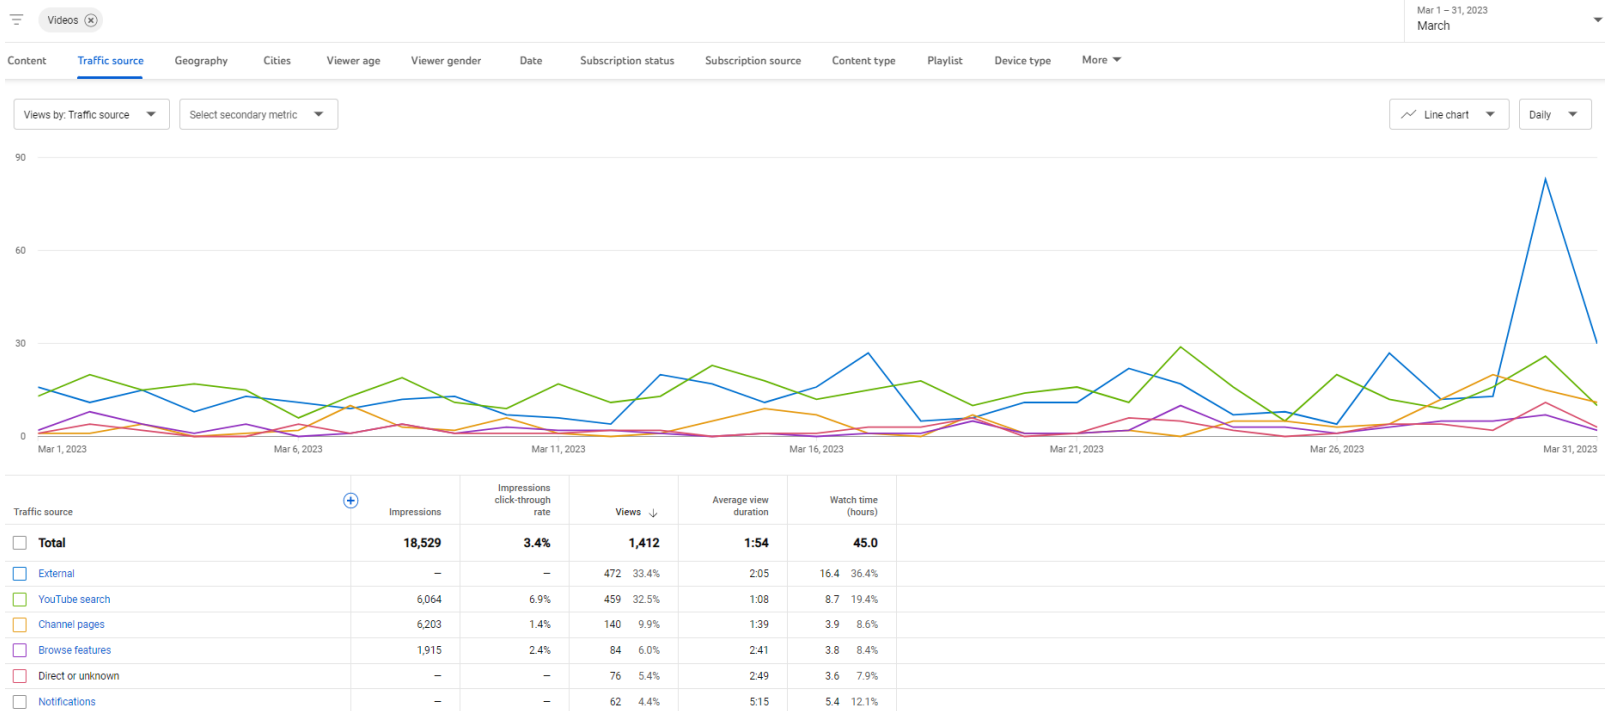

Youtube	Jan	Fev	Mar	Abr
Vídeos	07	00	09	
Visualizações	1.700	1.350	1.816	
Inscritos	6.515	6.558	6.569	
Novos assinantes	57	25	34